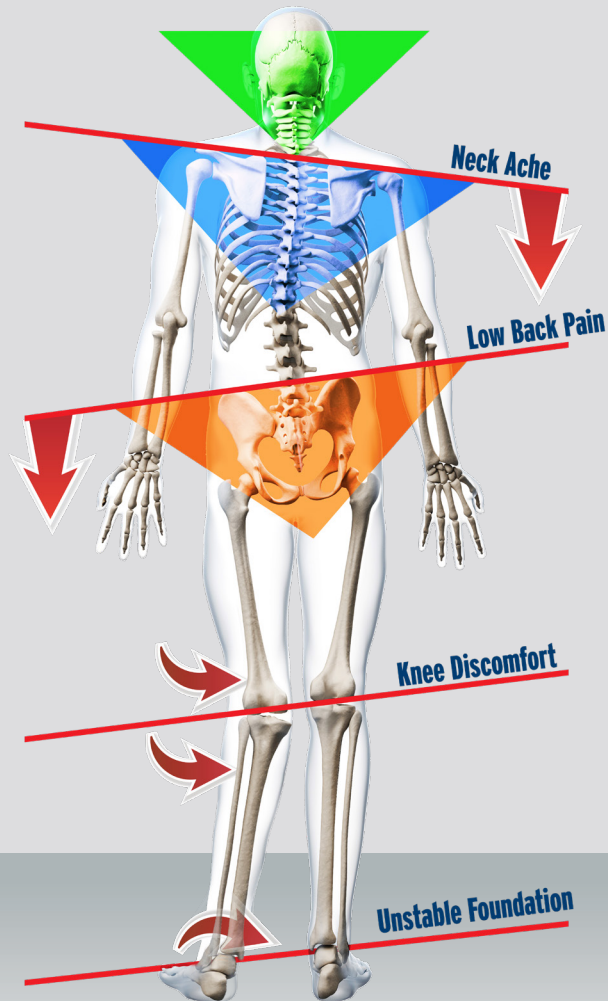

Custom Orthotics

BEFORE
Unsupported

AFTER
**Foot Levelers
Custom Orthotics**

PAIN RELIEF

Restoring a balanced foundation for the spine relieves the pain caused by poor body mechanics

ALIGNMENT

The lower extremity returns to proper alignment when the foot is balanced with the functional orthotic support

BALANCE

With the feet and the legs aligned and supported, the pelvis can return to its normal balanced position

SUPPORT

Functional orthotics correct foot imbalance for improved weight distribution